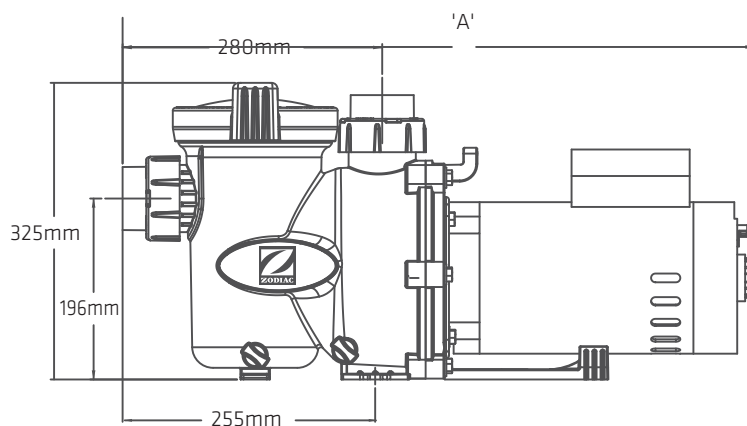

Pump Performance Curve

Schematic

Bolt holes, centre to centre

Front edge of union, to centre of bolt holes

Zodiac lives in the backyards of Australian families, at home in the pool. Zodiac began and continues with a dedication to innovation and new product development, focused on ensuring a better way of life. Our products deliver solutions to take the hassle out of owning a pool. So, all that's left is for you to enjoy it; to enjoy a better life.