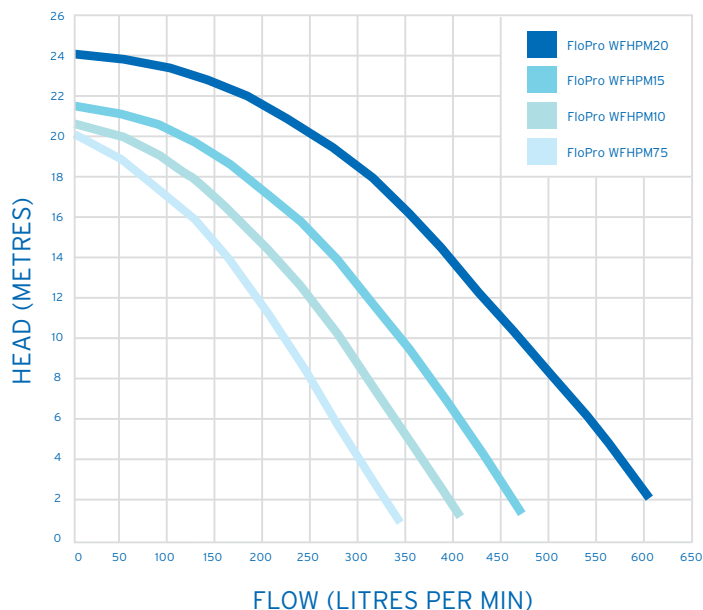

Ease of Use

To ensure maintenance and everyday use is a breeze the FloPro Series pool pump is equipped with an ergonomic cam lock lid with easy alignment indicators, handle pump brackets and large lint basket. The clear view lint basket lets you see when the basket needs cleaning.

Energy and Cost Efficient

The FloPro series pool pump is extremely energy efficient providing uncompromising power to filter and recirculate pool water while keeping costs down. Equipped with 50mm barrel unions you can be assured of efficient flow of recirculated water throughout the pool.

Quiet Technology

The design of the FloPro pump controls the flow dynamics within the pump, resulting in less noise and quiet operation.

Specifications

Model No.	HP	Voltage	Hz	Overall Length	Input Power (Watts)	Full Load (Amps)	Max Noise @1m
WFHPM 75	0.75	240	50	625mm	945	4.1	56.4 dBA
WFHPM 10	1	240	50	625mm	1140	4.8	58.1 dBA
WFHPM 15	1.5	240	50	625mm	1362	5.9	58.6 dBA
WFHPM 20	2	240	50	625mm	1987	8.4	64. dBA

Outstanding Construction

The FloPro Series pool pump is built to the highest standard right down to the quality and durability of its materials. All components are constructed from corrosion resistant materials to ensure you attain optimal performance and longevity from your pool pump. Backed by a 3 year warranty (2 years on the mechanical seal) you can be assured of many years of hassle free enjoyment

Pump Performance Curve