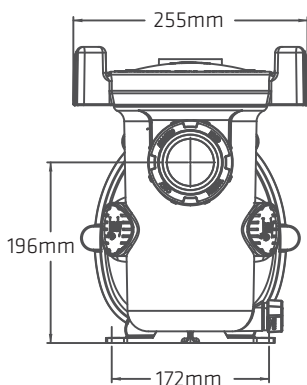

Schematic

Bolt holes, centre to centre