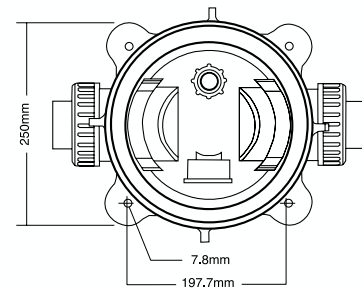

Material: Polyester Fabric material, Vinyl Plastisol end caps and a Polypropylene core

Operating Temperature: 4°C to 50°C

Maximum Pressure Drop: 20 kPa

Simple Maintenance

The filter cartridge is easily cleaned by hosing the pleats with a standard garden hose.

Dimension

Technical Specifications

Product Description	Filter Area		Max. Flow Rate		Working Pressure		Pool Size		Overall Weight (kg)
	(m ²)	(ft ²)	lpm	m ³ /hr	kPa	psi	litres	m ³	
Trimline CC50	4.6	50	190	11.4	350	50	68,400	68.4	8.6
Trimline CC75	6.9	75	280	16.8	350	50	100,800	100.8	10.5
Trimline CC100	9.3	100	380	22.8	350	50	136,800	136.8	14.0