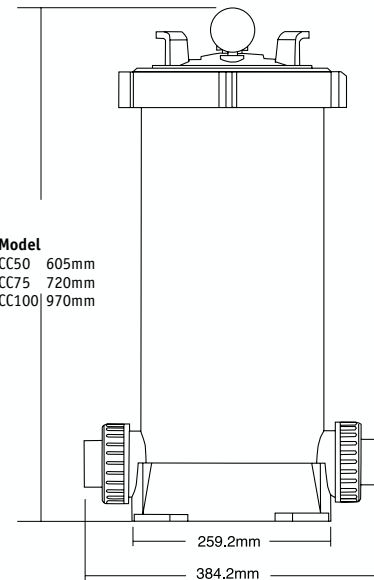

Material: Polyester Fabric material, Vinyl Plastisol end caps and a Polypropylene core

Operating Temperature: 4°C to 50°C

Maximum Pressure Drop: 20 kPa

Simple Maintenance

The filter cartridge is easily cleaned by hosing the pleats with a standard garden hose.

Dimension

Technical Specifications

Product Description	Filter Area		Max. Flow Rate		Working Pressure		Pool Size		Overall Weight (kg)
	(m ²)	(ft ²)	lpm	m ³ /hr	kPa	psi	litres	m ³	
Trimline CC50	4.6	50	190	11.4	350	50	68,400	68.4	8.6
Trimline CC75	6.9	75	280	16.8	350	50	100,800	100.8	10.5
Trimline CC100	9.3	100	380	22.8	350	50	136,800	136.8	14.0