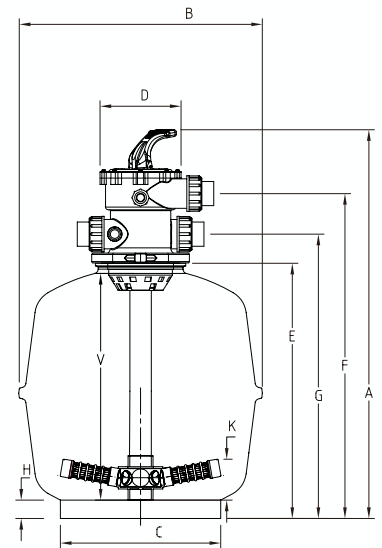

Multiport valve clamp ensures easy orientation of the Multiport valve and eliminates the risk of cross threading.

Clear sight glass for backwash inspection

Multiport valve with quick connect barrel unions

## Technical Specification

Model No.	Inner Dia. (mm)	Valve Size (mm)	Filter Area (sq. m)	Media Volume (litres)	Backwash flowrate (lpm)	Glass Pearl Media (kg)	Sand 16/30 (kg)	Bed Depth (mm)	Max. Flow* (lpm)	Max. Pool Size (litres)
T400	400	40	0.13	27	94	44	40	160	101	36,200

## Dimension

Model	A	B	C	D	E	F	G	H	V	K
T400	822	460	280	182	535	679	588	34	480	89