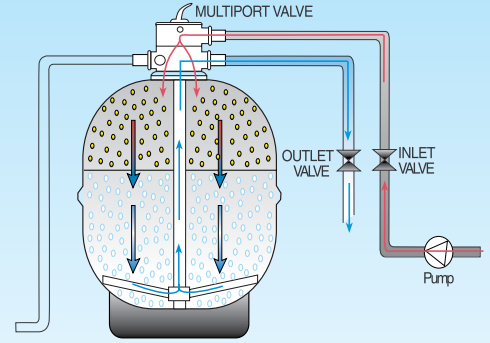

Multiport valve clamp ensures easy orientation of the Multiport valve and eliminates the risk of cross threading.

Clear sight glass for backwash inspection

Multiport valve with quick connect barrel unions

Non-corrosive design

Attractive smooth finish

Special polymer construction

Hydraulically balanced laterals to maximise water flow and filtration

## Easy Maintenance

Cleansing the filter simply requires turning the Multiport lever from the 'filter' position to the 'backwash' position.

## Technical Specification

Model No.	Inner Dia. (mm)	Valve Size (mm)	Filter Area (sq. m)	Media Volume (litres)	Backwash flowrate (lpm)	Glass Pearl Media (kg)	Sand 16/30 (kg)	Bed Depth (mm)	Max. Flow* (lpm)	Max. Pool Size (litres)
T400	400	40	0.13	27	94	44	40	160	101	36,200