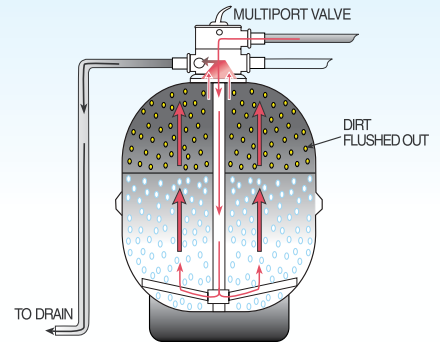

Multiport valve clamp ensures easy orientation of the Multiport valve and eliminates the risk of cross threading.

Clear sight glass for backwash inspection

Multiport valve with quick connect barrel unions

Non-corrosive design

Attractive smooth finish

Special polymer construction

Hydraulically balanced laterals to maximise water flow and filtration

## Easy Maintenance

Cleansing the filter simply requires turning the Multiport lever from the 'filter' position to the 'backwash' position.