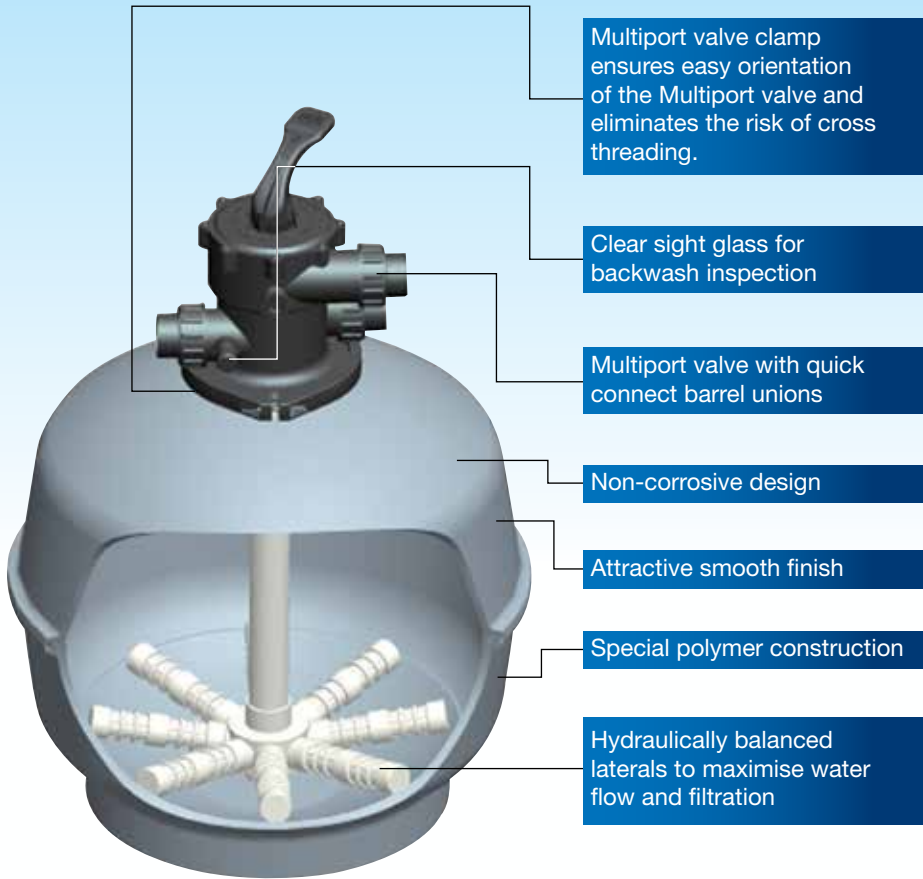

# Thermoplastic Granular Filter

**Economical low maintenance filtration**

Thermoplastic granular filters operate on the basis of “depth filtration”; dirt is driven through the filter bed and trapped in minute spaces between the particles of filter media.

Cleansing the filter simply requires turning the filter’s multiport lever from the “filter” position to the “backwash” position, which reverses the flow of water in the filter, flushing the filter bed.

Multiport valve clamp ensures easy orientation of the Multiport valve and eliminates the risk of cross threading.

Clear sight glass for backwash inspection

Multiport valve with quick connect barrel unions

Non-corrosive design

Attractive smooth finish

Special polymer construction

Hydraulically balanced laterals to maximise water flow and filtration