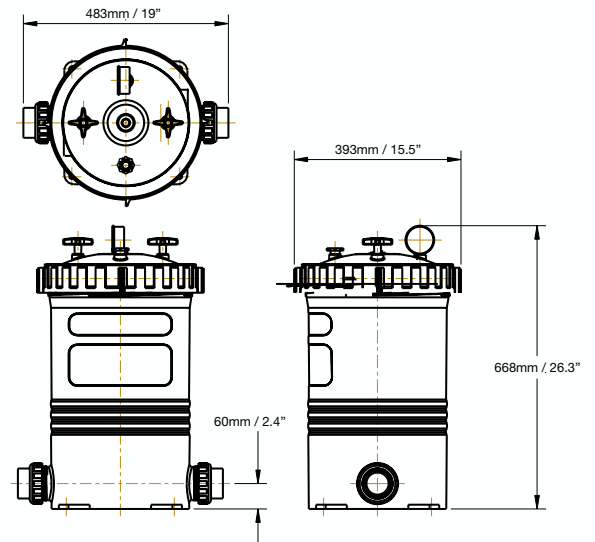

## Technical Specification

Model	Filter Area		Max Flow Rate	Working Pressure		Max Pool Size
	(m <sup>2</sup> )	(ft <sup>2</sup> )		kPa	psi	
Opal 135	12.5	135	510	250	50	183,600
Opal 180	16.7	180	510	250	50	183,600