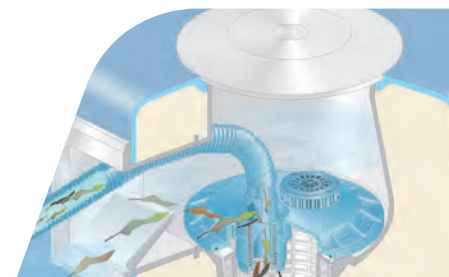

#### **TRIPLE CLEAN WITH VORTEX ACTION**

The powerful vortex vacuum gives your pool a true top to bottom clean by sucking up sand and debris, scrubbing away calcium and algae build up, and powering the Smart-Skim to pull floating leaves and insects into the skimmer box.

#### **LARGE LEAF REMOVAL**

The Oversized Leaf Scoop captures and removes large leaves that other cleaners can't.

#### **ENTIRE POOL COVERAGE**

The Ultra Flex Hose and Adjustable Steering System create a Crisscross Cleaning Pattern to allow the VTX-7 to move freely and optimise coverage.

### UPGRADE TO **AUTO SKIM** WITH COMBINED VACUUM PLATE

Make pool maintenance even easier on yourself and upgrade to Kreepy Krauly's ultra-efficient Auto Skim. It not only whisks away surface debris like leaves and bugs, it ensures optimum performance of your cleaner at all times. With no fiddly valves or need for constant intervention and setting, it is truly a set and forget surface automatic cleaning option.