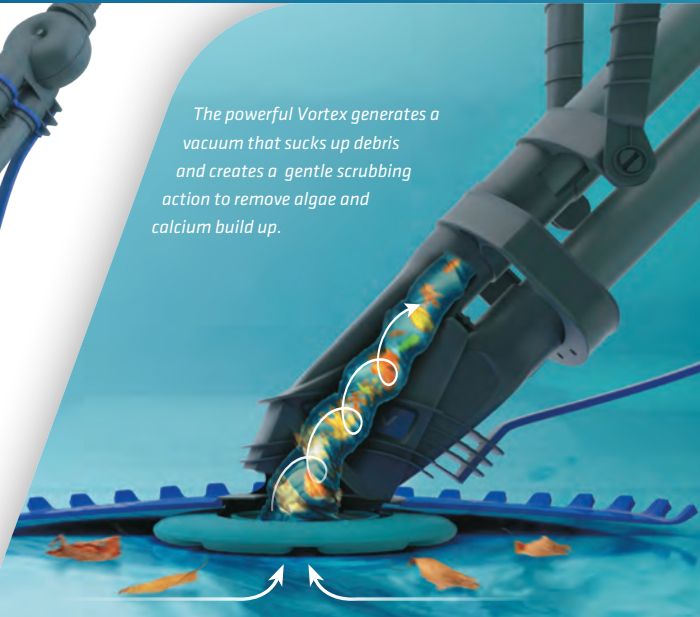

## NEW VTX-7

TRIPLE CLEAN WITH **VORTEX ACTION**

*Takes the hard work out of scrubbing your pool*

*The powerful Vortex generates a vacuum that sucks up debris and creates a gentle scrubbing action to remove algae and calcium build up.*

### THE **VTX-7** DIFFERENCE

The new VTX-7 is a true Automatic Pool Cleaning Solution – simply set and forget. VTX-7's Vortex Action and Scrubbing Silicon Seal delivers a triple cleaning action to thoroughly clean your pool top, bottom and sides. With its Ultra Flex Hose and Adjustable Steering System, VTX-7 delivers maximum coverage of your pool. VTX-7 is suitable for all pool material types. Its Crisscross Cleaning Pattern is best suited to pools with curved walls.

#### **TRIPLE CLEAN WITH VORTEX ACTION**

The powerful vortex vacuum gives your pool a true top to bottom clean by sucking up sand and debris, scrubbing away calcium and algae build up, and powering the Smart-Skim to pull floating leaves and insects into the skimmer box.

#### **LARGE LEAF REMOVAL**

The Oversized Leaf Scoop captures and removes large leaves that other cleaners can't.