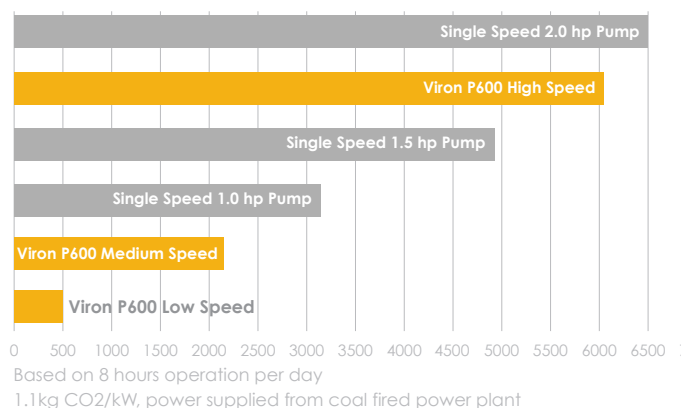

ENVIRONMENTALLY FRIENDLY

The Viron eVo range takes new steps forward in environmentally friendly pumps. In fact, a conventional single speed pump uses more energy, and is the cause of more CO² emissions than almost any other household appliance. Viron eVo pumps reduce energy consumption by up to 90% and effectively reduce greenhouse emissions by up to 90% (when power supplied from coal fired power plants). But, manufacturing a pump also contributes to greenhouse emissions. The larger the motor, the more raw materials go into it, and the more greenhouse emissions are used to produce the motor. AstralPool produce the right size motor for your individual application, reducing our carbon footprint in the manufacturing process.

BUILT FOR THE TOUGH AUSSIE CLIMATE

Your Viron eVo Pump is a significant investment. Each individual component is carefully designed and selected for maximum life span in the tough Aussie climate. 316 stainless steel hardware, robust engineering plastics and high quality silicone seals create a pump that lasts. Even the motor and sophisticated electronics are carefully designed and manufactured to be easily serviced and repaired. These are just some of the reasons the Viron Pump carries a 3 year in field warranty.*

CO2 EMISSIONS VIRON P600 EVO PUMP (ANNUAL)

* Annual Operating Cost based on operating pumps at factory preset low speed for 8 hours a day, each day of the year. Actual operating costs may vary according to time spent on higher speeds and the actual speed required to effectively circulate water throughout pool, filtration and plumbing system.