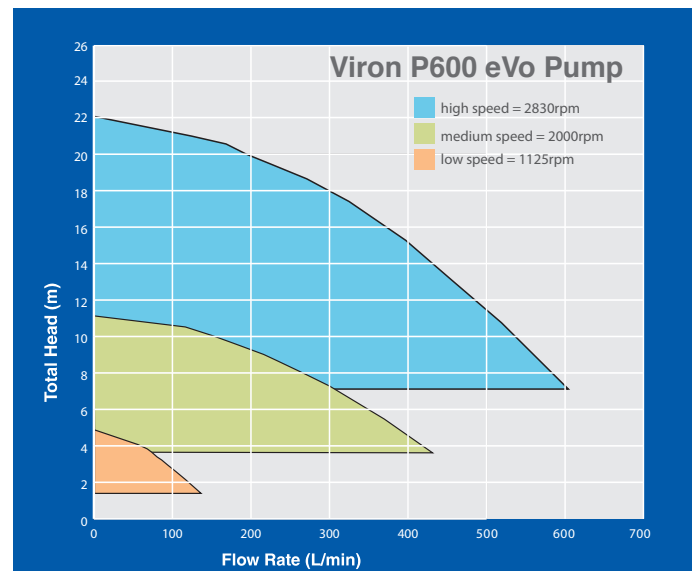

### VIRON P320 EVO

Ideal for the average sized pool, the P320 eVo has a flow rate sufficient to back wash up to 30" or 800mm diameter sand filters, provide a powerful vacuum when cleaning the pool and drive up to 6 spa jets. The large liquid crystal display clearly shows the RPM of the motor and enables adjustment of the start up priming time, priming flow rate, and visual display of each speed setting. The inbuilt 24 hour timer is easily enabled and provides up to four time periods each day with different speed settings to provide the perfect flow rate for your pool.