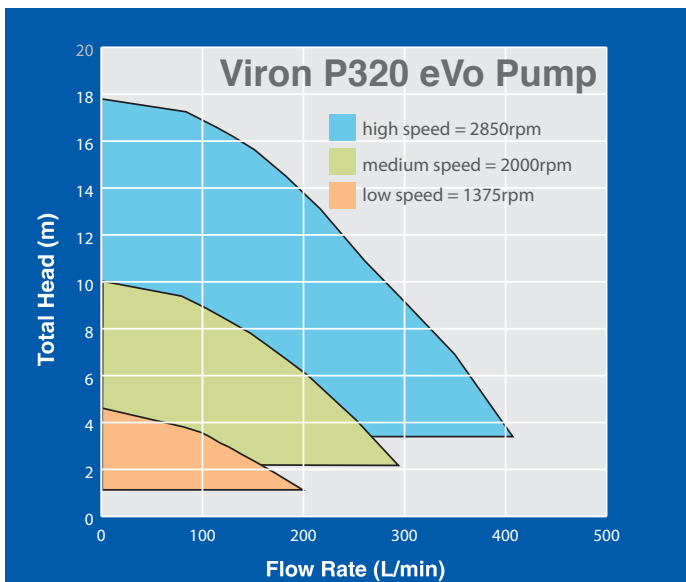

## CO2 EMISSIONS VIRON P600 EVO PUMP (ANNUAL)

\* Annual Operating Cost based on operating pumps at factory preset low speed for 8 hours a day, each day of the year. Actual operating costs may vary according to time spent on higher speeds and the actual speed required to effectively circulate water throughout pool, filtration and plumbing system.

### VIRON P320 EVO

Ideal for the average sized pool, the P320 eVo has a flow rate sufficient to back wash up to 30" or 800mm diameter sand filters, provide a powerful vacuum when cleaning the pool and drive up to 6 spa jets. The large liquid crystal display clearly shows the RPM of the motor and enables adjustment of the start up priming time, priming flow rate, and visual display of each speed setting. The inbuilt 24 hour timer is easily enabled and provides up to four time periods each day with different speed settings to provide the perfect flow rate for your pool.