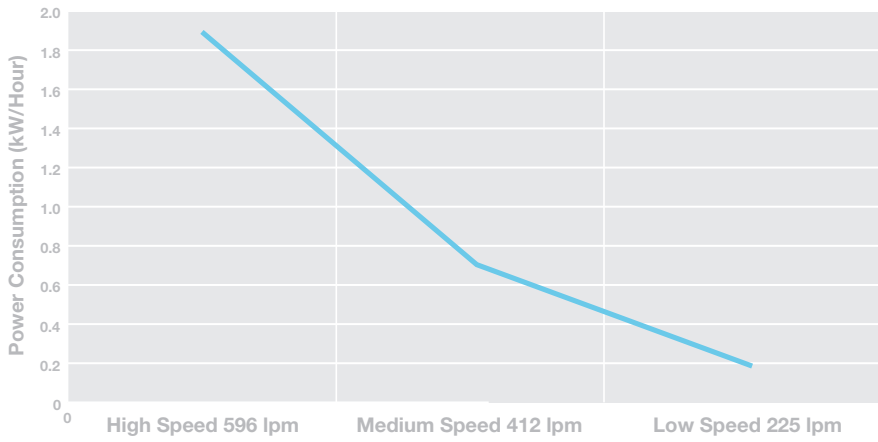

P600 EVO POWER CONSUMPTION AT FACTORY SET SPEEDS

Existing Pump	Annual Cost	Viron Replacement	Annual Operating Cost*	Annual Saving	Saving Over 7 Years	Annual Reduction in CO2 Emissions (CO2 at 1.1kg/kW hr)
2.0hp	$1,165.00	Viron P600 eVo	$85.00	$1,080.00	$7,560.00	5,952
1.5hp	$890.00	Viron P320 eVo	$92.00	$798.00	$5,586.00	4,346