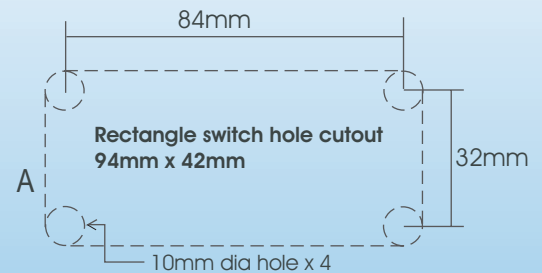

Specifications

SP500A MK 2 dimensions	370 x 165 x 120
Heater tube diameter	105mm
Heater pressure, max (head of water)	300kPa (31m)
Temp - max controlled	41.5°C
Temp - thermal cut out	50°C +/- 3°C
Temp - max ambient	40°C
Mains cord length	5m
Pool side touch pad - face (rectangle)	118mm x 65mm x 6mm
Pool side touch pad - body (rectangle)	92mm x 40mm x 22mm
Recommended switch hole (rectangle)	See diagram A
Switch lead length (both versions)	3m