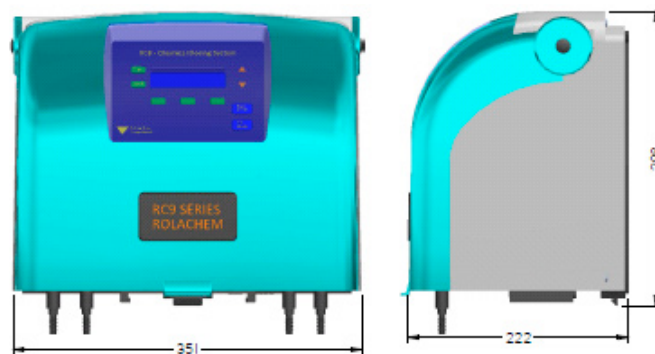

The sanitiser and pH sensors with inbuilt amplifiers detect tiny signals in the pool water representing the effective sanitiser level. These signals are transferred to the controller which interprets the readings. The sophisticated software then activates small chemical pumps to accurately dose the correct pH adjuster which results in perfectly balanced pool and spa water. The RolaChem dosing pumps are proportionally controlled - the more pH or sanitiser adjuster required, the longer they operate. The less required, the shorter they operate so that levels are intelligently controlled.

By constantly measuring and dosing sanitiser to maintain the correct set point, RC9 controller ensures the sanitiser in your water is at its optimal level, regardless of bather load or weather conditions. This helps ensure a safe, healthy swimming pool environment with sparkling clean water.

The RC9 can be programmed to operate your filter pump. A spa function automatically changes the dosing rate when isolating your spa pool from the

swimming pool. And of course, the RC9 virtually eliminates manual dosing of sanitiser and pH adjusters in your pool or spa.

To find out more visit astralpool.com.au

WARRANTY

The RolaChem RC9 series controller is covered by a one year warranty on all components.

Specifications:

Model	Max RPM Chlorine Pump	Max RPM pH Pump	Pool Size (Litres)
RC9 5/1	5	1	45,000
RC9 5/5	5	5	45,000
RC9 20/5	20	5	120,000
RC9 100/20	100	20	250,000
RC9 20/CO2	20	CO2	120,000
RC9 100/CO2	100	CO2	250,000
RC9 20/GPO	20	GPO	120,000
RC9 100/GPO	100	GPO	250,000
RC9 GPO/GPO	GPO	GPO	

Available from:

Whiteside Pools

148 Barrington Street, Bibra Lake, WA
T: (08) 9434 5034
F: (08) 9438 2343
E: sales@wsph.com.au
W: www.pickapoolpart.com.au
P: PO Box 1562, Bibra Lake WA 6965

A DIVISION OF
FLUIDRA

Click Here
To Return to
Website