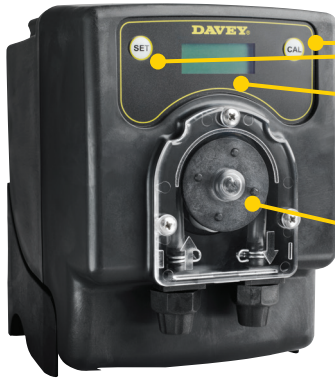

- Simple to set pH and calibration
- Easy to read digital LCD display
- Built with strong corrosion and UV-resistant materials for long service life
- Strong & durable corrosion resistant Tygon peristaltic tube and roller holder

Model	Description	Features	Depth	Width	Height
M5135	Suits Davey ChloroMatic, ESC 16, 24, 36 & 50 models	Approved IEC male plug & lead	120mm	105mm	140mm
M5138	Suits existing Davey Chlorinators and other non Davey Chlorinators (Australia only)	Approved C38, 3 pin piggy back plug and lead			
M5138/DS	Suits existing Davey ProMatic, Eco-matic and other non Davey Chlorinators (International only)	Approved lead with no plug			

ELECTRICAL DATA – All models			
Voltage (V)	Supply Freq/Phase	Enclosure Class IP	Approval #
230-240	50/60Hz/1	IPX4	SGS-131220-EA

TYPICAL CONNECTION DIAGRAM (USING M5135)

PARTS LIST

- A. Peristaltic pump
- B. 4 meters of PVC Cristal tube
- C. Electrode/pH Probe & Protective cap
- D. Foot filler
- E. Injection valve
- F. Clamp DN50 x 2
- G. Buffer solution pH7
- H. Screws & Mansory plugs for wall mounting
- I. Inline electrode holder
- J. Shutter washer