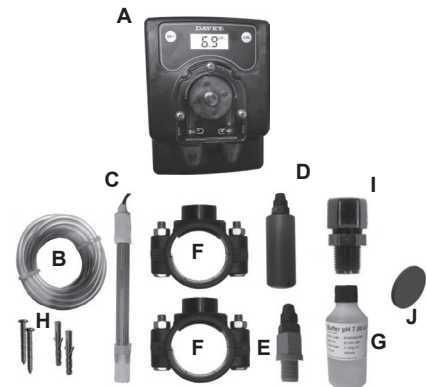

- Simple to set pH and calibration
- Easy to read digital LCD display
- Built with strong corrosion and UV-resistant materials for long service life
- Strong & durable corrosion resistant Tygon peristaltic tube and roller holder

Model	Description	Features	Depth	Width	Height
M5135	Suits Davey ChloroMatic, ESC 16, 24, 36 & 50 models	Approved IEC male plug & lead	120mm	105mm	140mm
M5138	Suits existing Davey Chlorinators and other non Davey Chlorinators (Australia only)	Approved C38, 3 pin piggy back plug and lead			
M5138/DS	Suits existing Davey ProMatic, Eco-matic and other non Davey Chlorinators (International only)	Approved lead with no plug			

ELECTRICAL DATA – All models			
Voltage (V)	Supply Freq/Phase	Enclosure Class IP	Approval #
230-240	50/60Hz/1	IPX4	SGS-131220-EA

TYPICAL CONNECTION DIAGRAM (USING M5135)

PARTS LIST

- A. Peristaltic pump
- B. 4 meters of PVC Cristal tube
- C. Electrode/pH Probe & Protective cap
- D. Foot filler
- E. Injection valve
- F. Clamp DN50 x 2
- G. Buffer solution pH7
- H. Screws & Mansory plugs for wall mounting
- I. Inline electrode holder
- J. Shutter washer