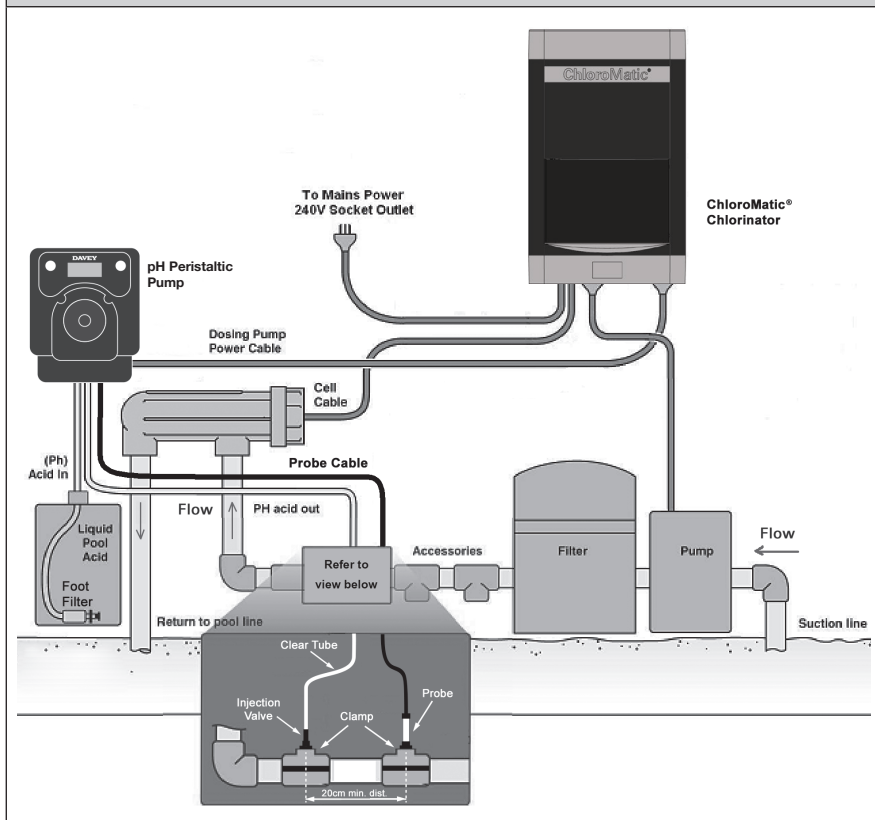

WHY CHOOSE THE Davey Peristaltic pH monitoring and auto-dosing pump?

- Automatically doses and maintains safe pH acid levels in your pool
- Maximises the value and enjoyment of your pool
- Low maintenance, less chemicals to handle and use
- Easy to install - plug and play
- Has low pH and high alarms which stop the pump and displays the current status
- Compliments and assists in the disinfection of salt water chlorinators, chlorine and liquid chlorine systems
- 100% compatible with pool acid commonly used to help balance your pool pH levels
- Suitable for aftermarket and other non Davey chlorinators*

- Simple to set pH and calibration
- Easy to read digital LCD display
- Built with strong corrosion and UV-resistant materials for long service life
- Strong & durable corrosion resistant Tygon peristaltic tube and roller holder

Model	Description	Features	Depth	Width	Height
M5135	Suits Davey ChloroMatic, ESC 16, 24, 36 & 50 models	Approved IEC male plug & lead	120mm	105mm	140mm
M5138	Suits existing Davey Chlorinators and other non Davey Chlorinators (Australia only)	Approved C38, 3 pin piggy back plug and lead			
M5138/DS	Suits existing Davey ProMatic, Eco-matic and other non Davey Chlorinators (International only)	Approved lead with no plug			

ELECTRICAL DATA – All models			
Voltage (V)	Supply Freq/Phase	Enclosure Class IP	Approval #
230-240	50/60Hz/1	IPX4	SGS-131220-EA

TYPICAL CONNECTION DIAGRAM (USING M5135)

PARTS LIST

- A. Peristaltic pump
- B. 4 meters of PVC Cristal tube
- C. Electrode/pH Probe & Protective cap
- D. Foot filler
- E. Injection valve
- F. Clamp DN50 x 2
- G. Buffer solution pH7
- H. Screws & Mansory plugs for wall mounting
- I. Inline electrode holder
- J. Shutter washer