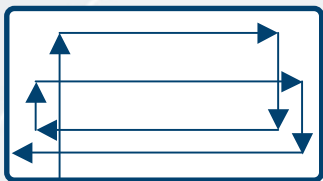

Exclusive **Smart Swivel** stops cable tangles

Amazing **AUTOSCAN** covers your pool shape

Suitable for all pool shapes

K-Bot RX Series Robotic Pool Cleaners quickly and efficiently clean almost any size and shape pool.