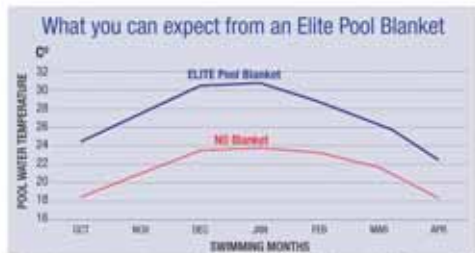

To extend your summer and enjoy your pool longer it's the Elite Solar Blanket - A range to fit all pools and budgets

WHAT MAKES ELITE POOL BLANKETS BETTER!

This table is reproduced from the report Swimming Pool Heating by J.T. Czamecki of Solar Energy - CSIRO Division of Mechanical Engineering Report TR19.