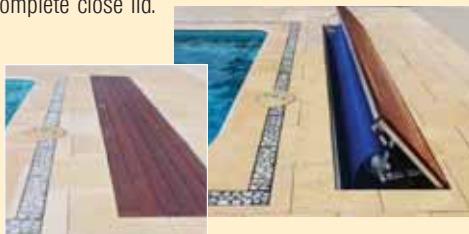

EASY ON THE EYE, EASY TO USE... THAT'S ELITE HIDEAWAY® POOL COVERS

Out of sight and out of mind, that's the Elite Hideaway® difference. When not in use your Elite Hideaway pool cover is stored away. It's easy to operate, simply lift the lid and pull out the solar blanket when needed. When storing simply put the handle onto the special 90° gear box and turn. It's that easy! The other unique benefit is this range can be installed to new and most existing pools of almost any shape and size. The Elite Hideaway Pool Cover not only is aesthetically pleasing but it saves time, money and our most precious resource, water.

ALUMINIUM HIDEAWAY POOL COVER:

- Anodized aluminium lid.
- All anodized aluminium box underground.
- Blanket is stored away, out of sight when not in use (this extends the pool blanket life).
- Save time, money and add value to your home.
- Manual (handle) or automatic remote control option.
- To open - lift the lid and simply pull out the pool cover when required (one person operation).
- To close - wind blanket back into the box placing long handle onto 90° gear box and turning, when complete place handle inside the box.
- DIY installation or we can install for you.

SEMI-AUTOMATIC LID MOUNTED POOL COVER & ROLLER:

- Lid mounted cover and roller with a choice of lid materials.
- Anodized aluminium encased underground box.
- Automatic lift and wind options are available.
- To open- lift the lid and pull out the blanket using the pull cord.
- To close- wind blanket back using steering wheel, when complete close lid.