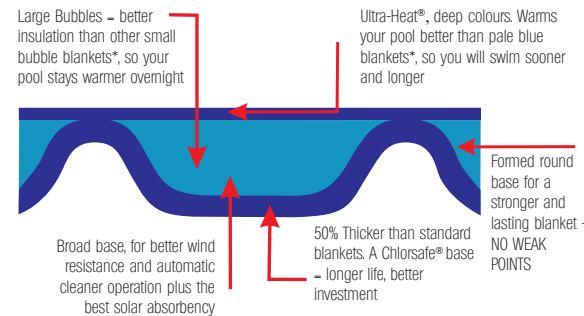

To extend your summer and enjoy your pool longer it's the Elite Solar Blanket - A range to fit all pools and budgets

WHAT MAKES ELITE POOL BLANKETS BETTER!

This table is reproduced from the report Swimming Pool Heating by J.T. Czamecki of Solar Energy - CSIRO Division of Mechanical Engineering Report TR19.