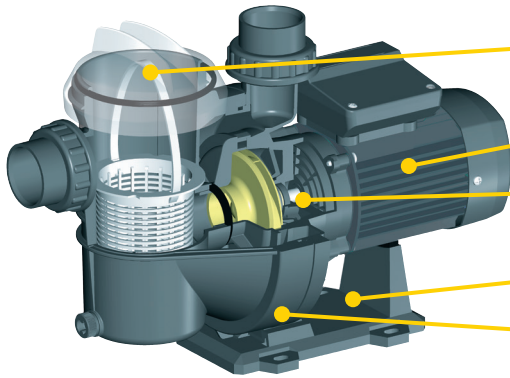

WHY CHOOSE THE Davey Whisper™ pool and solar pump?

Ideal for small pools, above ground pools and solar pool heating applications

- Compact dimensions
– perfect for tight spaces
- Designed for durability and long life using corrosion resistant, UV stabilised materials
- High quality, reliable pump with low power usage
- Clear leaf basket lid designed for easy access and inspection of filtered debris
- Built in thermal overload protection, protects motor from low voltage or jammed pump
- Barrel union connections for easy pump installation
- Includes integrated check valve in the discharge

DAVEY
Whisper™

Swimming Pool and Solar Pump

A compact pump for small to medium sized above and below ground pools and solar pool heating applications.

- Easy to remove, leaf basket cover for easy viewing and removal of leaves and debris.
- Quiet and efficient motor.
- Stainless steel motor shaft for corrosion resistance in salt water pools.
- Pump body and base mount made from glass-filled polypropylene for corrosion resistance.
- Compact and easy to install. Weighs 8.4kg or less.