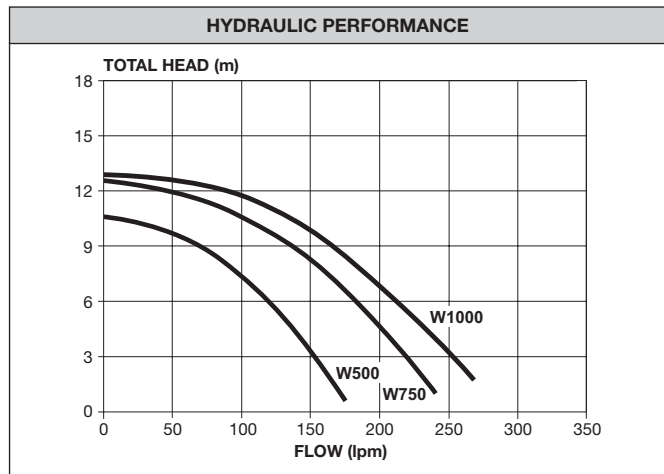

- Easy to remove, leaf basket cover for easy viewing and removal of leaves and debris.
- Quiet and efficient motor.
- Stainless steel motor shaft for corrosion resistance in salt water pools.
- Pump body and base mount made from glass-filled polypropylene for corrosion resistance.
- Compact and easy to install. Weighs 8.4kg or less.

ELECTRICAL DATA			
Model	500	750	1000
Voltage (V)	220-250		
Supply Frequency / Phase	50Hz / 1		
Run Current (A)	1.9	2.7	3.5
Motor Input Power (W)	450	650	850
Motor Output Power (W)	250	370	750
RPM	2900		
Enclosure Class	IPX5		
Insulation Class	F		
Approval No.	SGSEA / 120914 or SGS555		

OPERATING LIMITS	
Maximum water temperature	35°C
Maximum ambient temperature	50°C