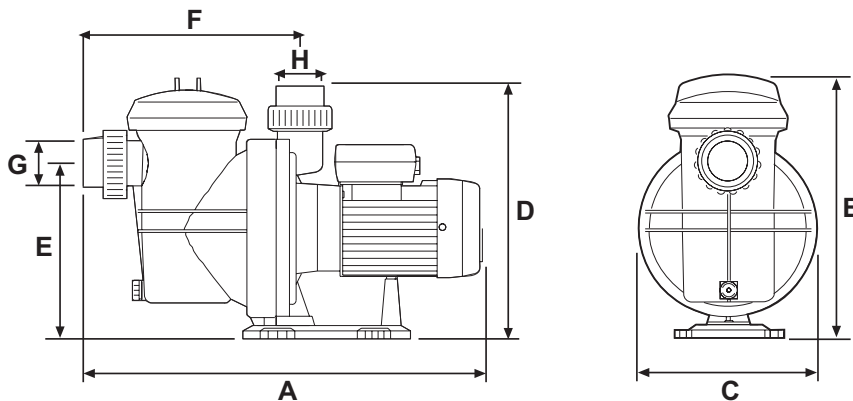

OPERATING LIMITS	
Maximum water temperature	35°C
Maximum ambient temperature	50°C

DIMENSIONS (mm)									
Type	A	B	C	D	E	F	G	H	Net Weight (kg)
W500	475	311.5	212	301	210	257	50	50	7.4
W750									7.7
W1000									8.4