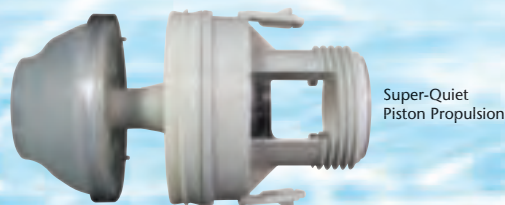

The Frill-NeckWIZARD®:

Does your pool require constant maintenance to keep it looking clean and clear? With a Davey Frill-NeckWIZARD, dirt and grime in your pool will be a thing of the past. It works like Magic!

Quiet Drive System:

The Frill-NeckWIZARD incorporates unique piston propulsion created by its revolutionary engine unit and the suction from your pump.

This piston propulsion is super-quiet with no annoying thumping noises. Like the LeafWIZARD you can run the cleaner at any time of the day or night without disturbing your tranquil poolside setting.

Super-Quiet Piston Propulsion

Fast and Effective Pool Cleaning:

The Frill-NeckWIZARD's powerful piston propulsion moves it quickly around your pool while removing unwanted dirt and grime. The footpad and specially designed cleaning frill combine to capture dirt whilst effectively scrubbing your pool surface.

Suits Most Popular Pool Types and Pumps:

The Frill-NeckWIZARD requires only a very low flow so it can be used on most in-ground and above ground pools. It is suitable for use on all popular pool surfaces such as fibreglass, concrete, tiled and vinyl linings, and comes packed with two footpad designs for best performance on your pool.