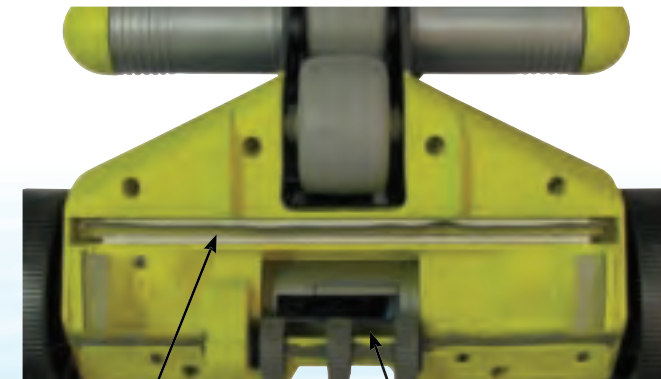

Suits Most Popular Pool Types and Pumps:

The Frill-NeckWIZARD requires only a very low flow so it can be used on most in-ground and above ground pools. It is suitable for use on all popular pool surfaces such as fibreglass, concrete, tiled and vinyl linings, and comes packed with two footpad designs for best performance on your pool.

Large Deflector Ring

Compact and Manoeuvrable:

The clever design of the Frill-NeckWIZARD means that it is compact and manoeuvrable. It is less likely to get trapped in difficult locations like stairs and ladders. It includes a deflector ring that turns it away from difficult obstacles while a large deflector ring is also available as an accessory, for really problematic locations.

The Frill-NeckWIZARD® Includes:

- ★ Frill-NeckWIZARD™ with Cleaning Frill, Deflector Wheel & Bumper
- ★ 12 x 1 meter hoses
- ★ Surface Disk
- ★ Hose Weight & Protector
- ★ Automatic Weir Valve
- ★ Universal Weir Adapter
- ★ 2 x 45 Angle Joints
- ★ 2 x Footpads to suit your pool surface
- ★ Flow Meter

Flow Rate Required: 60-70 lpm

LeafWIZARD®:

Tired of constantly cleaning your pool to remove leaves and dirt? Then you need a Davey LeafWIZARD.

Superior Leaf Handling:

The LeafWIZARD is specially designed to clean pools prone to a high leaf load and for sweeping dirt off the floor of your pool. The LeafWIZARD has an extra-large mouth that swallows up most troublesome leaves, gumnuts, needles and seeds.