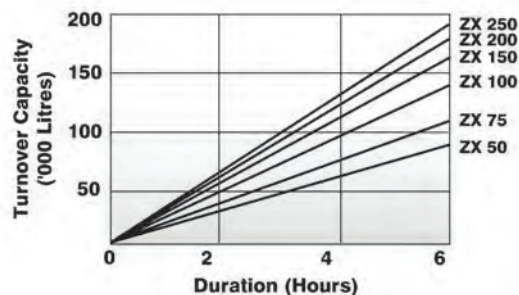

ZX Cartridge Filter

- ✓ Low height fits plant rooms and under decks
- ✓ Quality components for long life
- ✓ Easy to clean
- ✓ Antimicrobial elements

ZX CARTRIDGE FILTER

The ZX cartridge filter is a compact and unique design for any Australian swimming pool. This cartridge filter is ideal for all spas and swimming pools where waste water disposal or water restrictions are in force.

Manual air bleeding is no longer necessary. The ZX cartridge filter has a built in automatic air bleed system. The 68mm water connections glue in for fast installation and has the capacity to handle high flow rates.

Visit astralpool.com.au for further information.

SPECIFICATIONS

Model	Flow Rate lpm	Filter Area M ²	Pump Size Watts (output)	Weight kg	Dim "A" mm	Dim "B" mm
ZX 50	225	4.7	550-750	7.0	465	345
ZX 75	290	7.0	550-1100	8.0	465	345
ZX 100	375	9.4	750-1100	15.5	665	345
ZX 150	445	14.0	750-1500	16.5	665	345
ZX 200	490	19.0	750-1500	24.0	865	345
ZX 250	515	24.0	750-1500	25.0	865	345