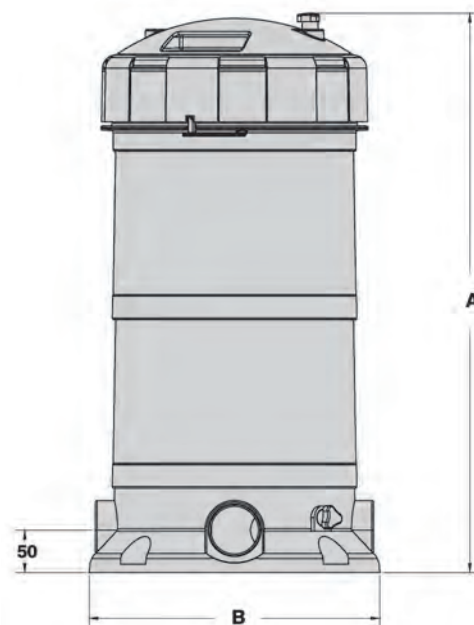

ZX Cartridge Filter

- ✓ Low height fits plant rooms and under decks
- ✓ Quality components for long life
- ✓ Easy to clean
- ✓ Antimicrobial elements

ZX CARTRIDGE FILTER

The ZX cartridge filter is a compact and unique design for any Australian swimming pool. This cartridge filter is ideal for all spas and swimming pools where waste water disposal or water restrictions are in force.

Manual air bleeding is no longer necessary. The ZX cartridge filter has a built in automatic air bleed system. The 68mm water connections glue in for fast installation and has the capacity to handle high flow rates.

Visit astralpool.com.au for further information.

SPECIFICATIONS

Model	Flow Rate lpm	Filter Area M ²	Pump Size Watts (output)	Weight kg	Dim "A" mm	Dim "B" mm
ZX 50	225	4.7	550-750	7.0	465	345
ZX 75	290	7.0	550-1100	8.0	465	345
ZX 100	375	9.4	750-1100	15.5	665	345
ZX 150	445	14.0	750-1500	16.5	665	345
ZX 200	490	19.0	750-1500	24.0	865	345
ZX 250	515	24.0	750-1500	25.0	865	345