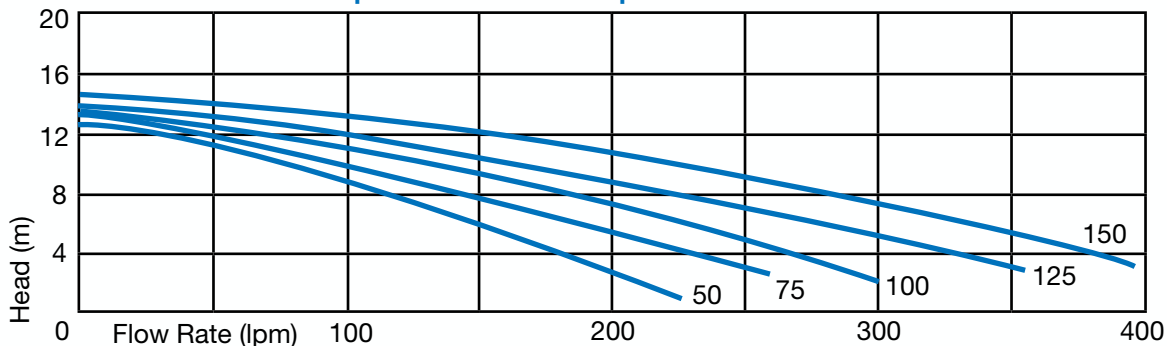

Aquastream Solar Pump Performance Chart

Warranty

Pumps	3 years (conditional)*
Wet End	3 years
Motor, mechanical seal, hair & lint pot lid, o'ring, basket, impeller & diffuser	2 years
Commercial applications	1 year
Labour	1 year

Whiteside Pools

148 Barrington Street, Bibra Lake, WA
T: (08) 9434 5034
F: (08) 9438 2343
E: sales@wsph.com.au
W: www.pickapoolpart.com.au
P: PO Box 1562, Bibra Lake WA 6965

Click Here
To Return to
Website

WATERCO
water, the liquid of life