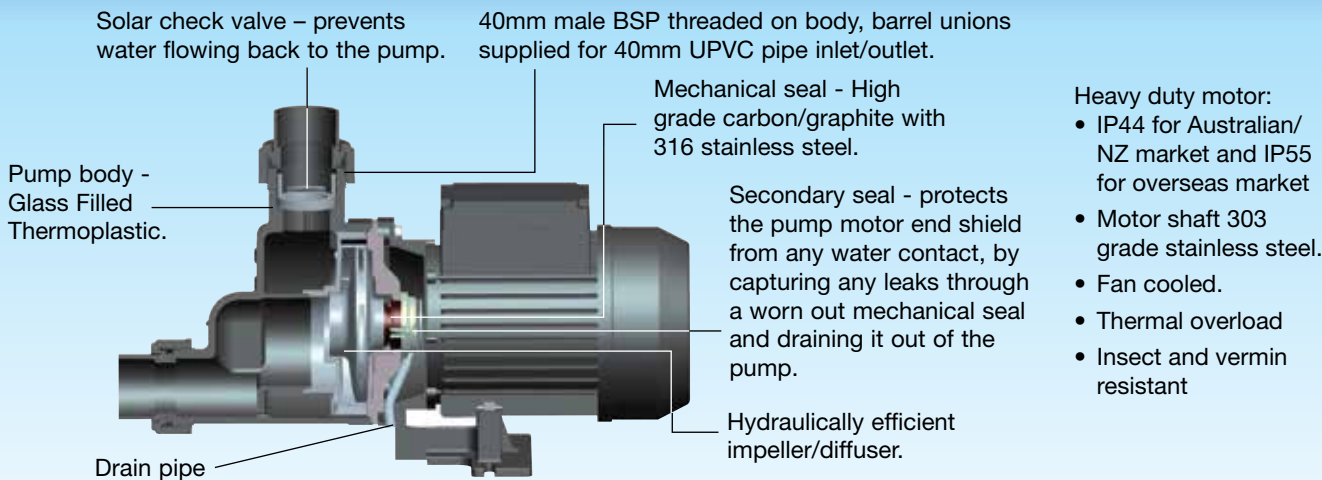

AQUASTREAM SOLAR PUMPS

Efficient water circulation

Simple to operate and easy to maintain, the Aquastream solar pump is well known for its quietness and reliability.

Aquastream solar pumps incorporate essential features required to make them compatible with solar pool heating systems.